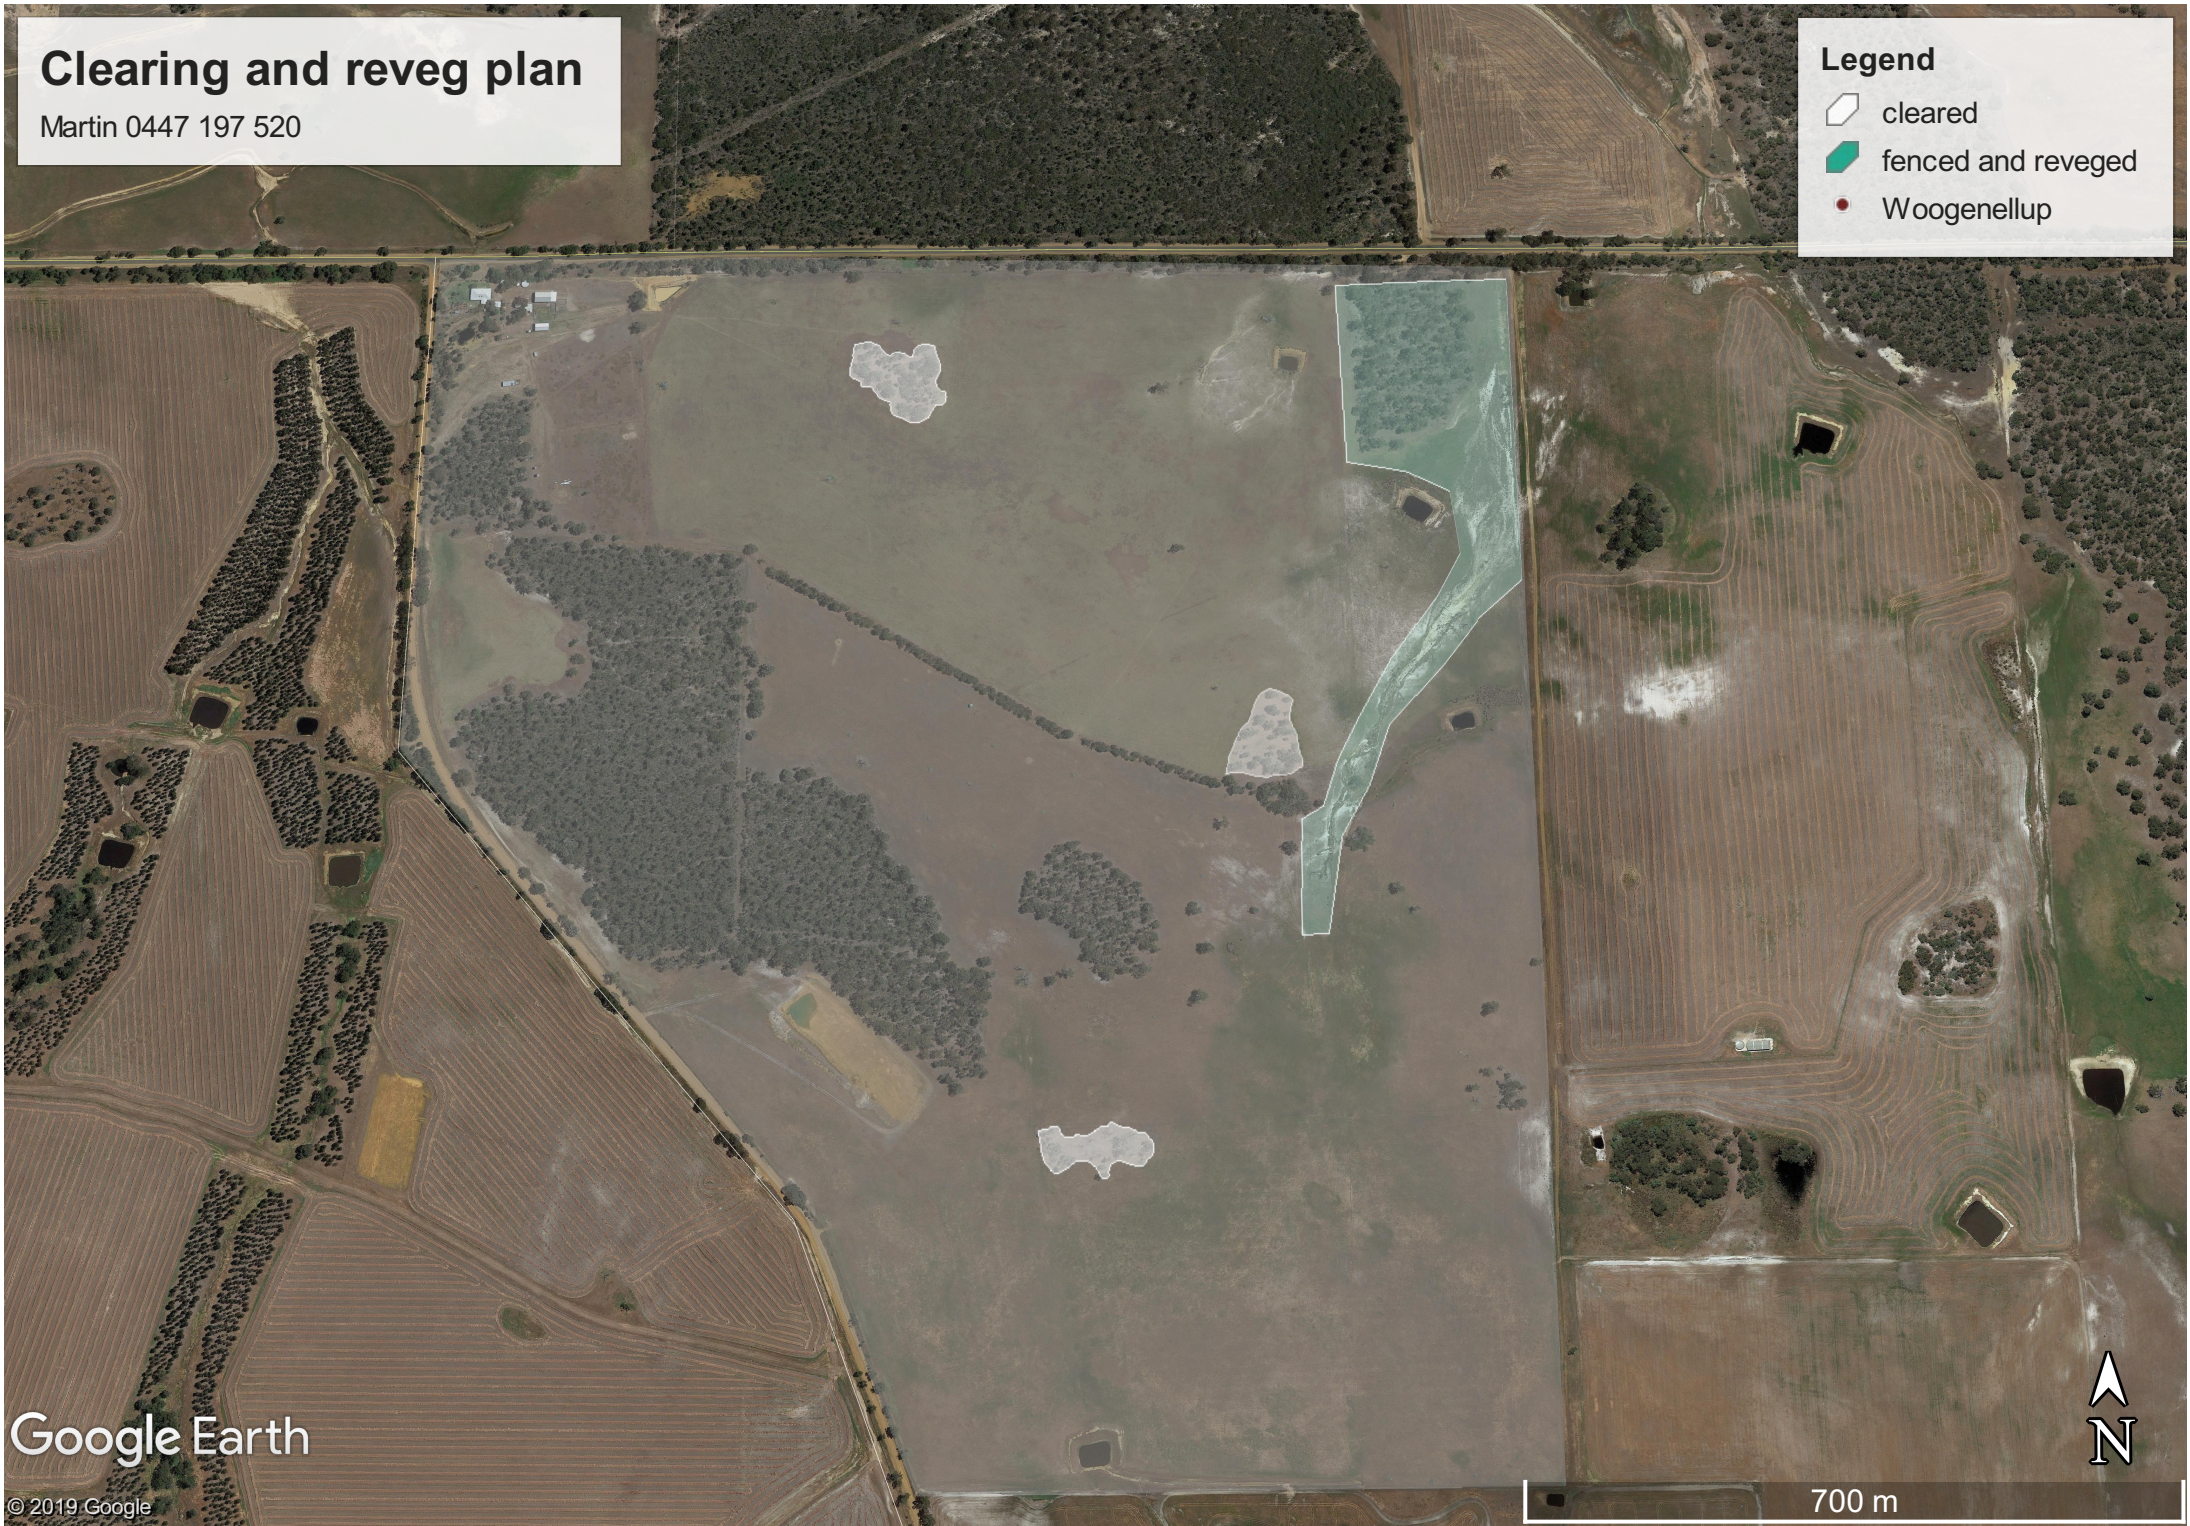

Clearing and reveg plan

Martin 0447 197 520

Legend

-  cleared
-  fenced and reveg
-  Woogenellup

Google Earth

© 2019 Google

700 m